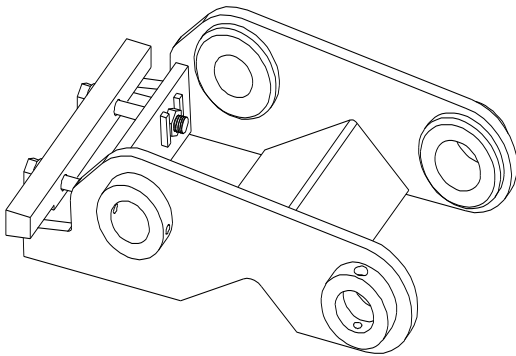

DAEQUIP

PREMIUM EQUIPMENT ATTACHMENTS

"DESIGNED TO WORK, BUILT TO LAST"

Manual Wedge Type Quick Coupler

FEATURES:

- Choice of numerous styles which are **fully compatible** with other manufacturer's designs and hook-up
- High grade steel construction.
- Alloy steel boss construction.
- C.N.C. machined for improved accuracy and fit up.
- Front pin bosses fitted with through hardened steel bushings.
- Hydraulic thumb ready.
- Multi-pass welding at all stress points.